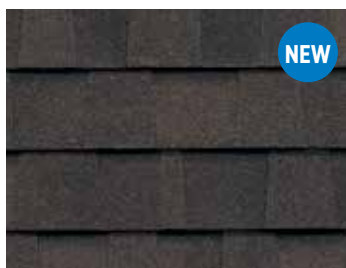

*Landmark PRO,
shown in Max Def Moiré Black*

Landmark[®] PRO

Designer Roofing Shingles

The Expert's Choice

Landmark PRO improves upon the reliable CertainTeed Landmark shingle and is designed specifically for the professional roofing contractor that takes pride in providing more to their customer. We started by adding more weathering asphalt to the industry's toughest fiberglass mat to provide more protection. Then we incorporated our Maximum Definition color blend technology to give the product more vibrancy on the roof.

LANDMARK® PRO COLOR PALETTE

Max Def Cobblestone Gray

Max Def Colonial Slate

Max Def Georgetown Gray

Max Def Weathered Wood

Max Def Driftwood

Max Def Pewterwood

Max Def Moiré Black

Max Def Charcoal Black

Max Def Espresso

Max Def Heather Blend

Max Def Shenandoah

Max Def Burnt Sienna

Max Def Resawn Shake

Max Def Coastal Blue

Max Def Red Oak